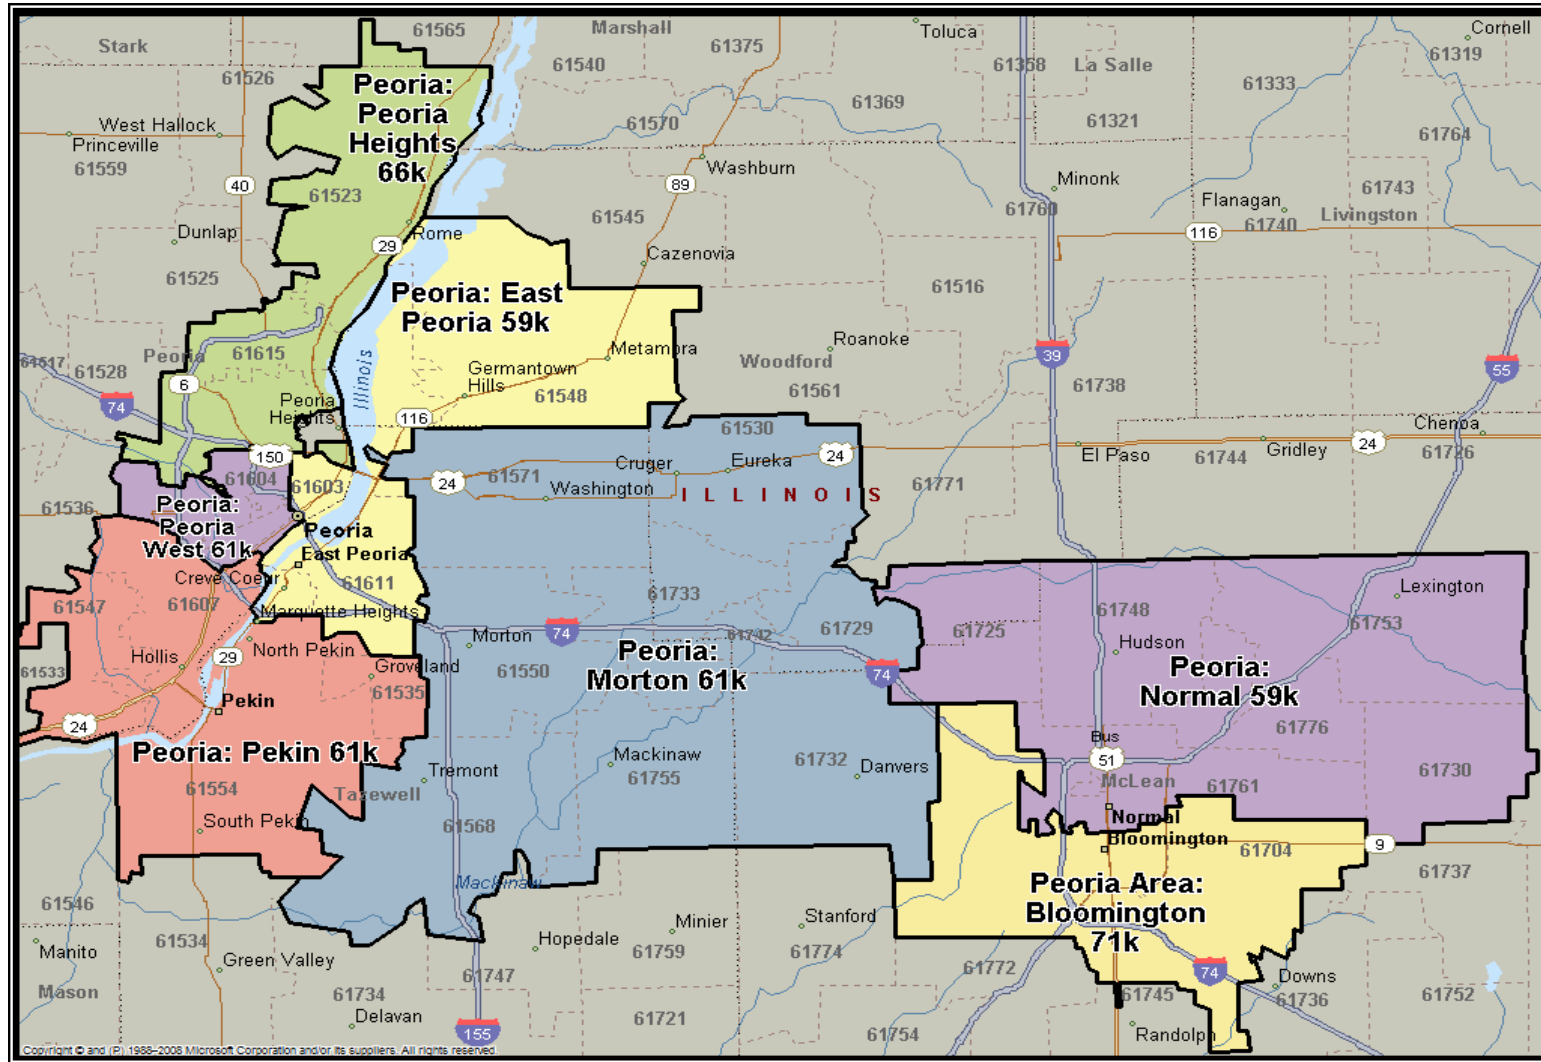

Peoria - Bloomington, Illinois

Franchise Model:	Owner-Operator
Number of Territories:	7
Population:	440,000
Franchise Fee:	\$24,000