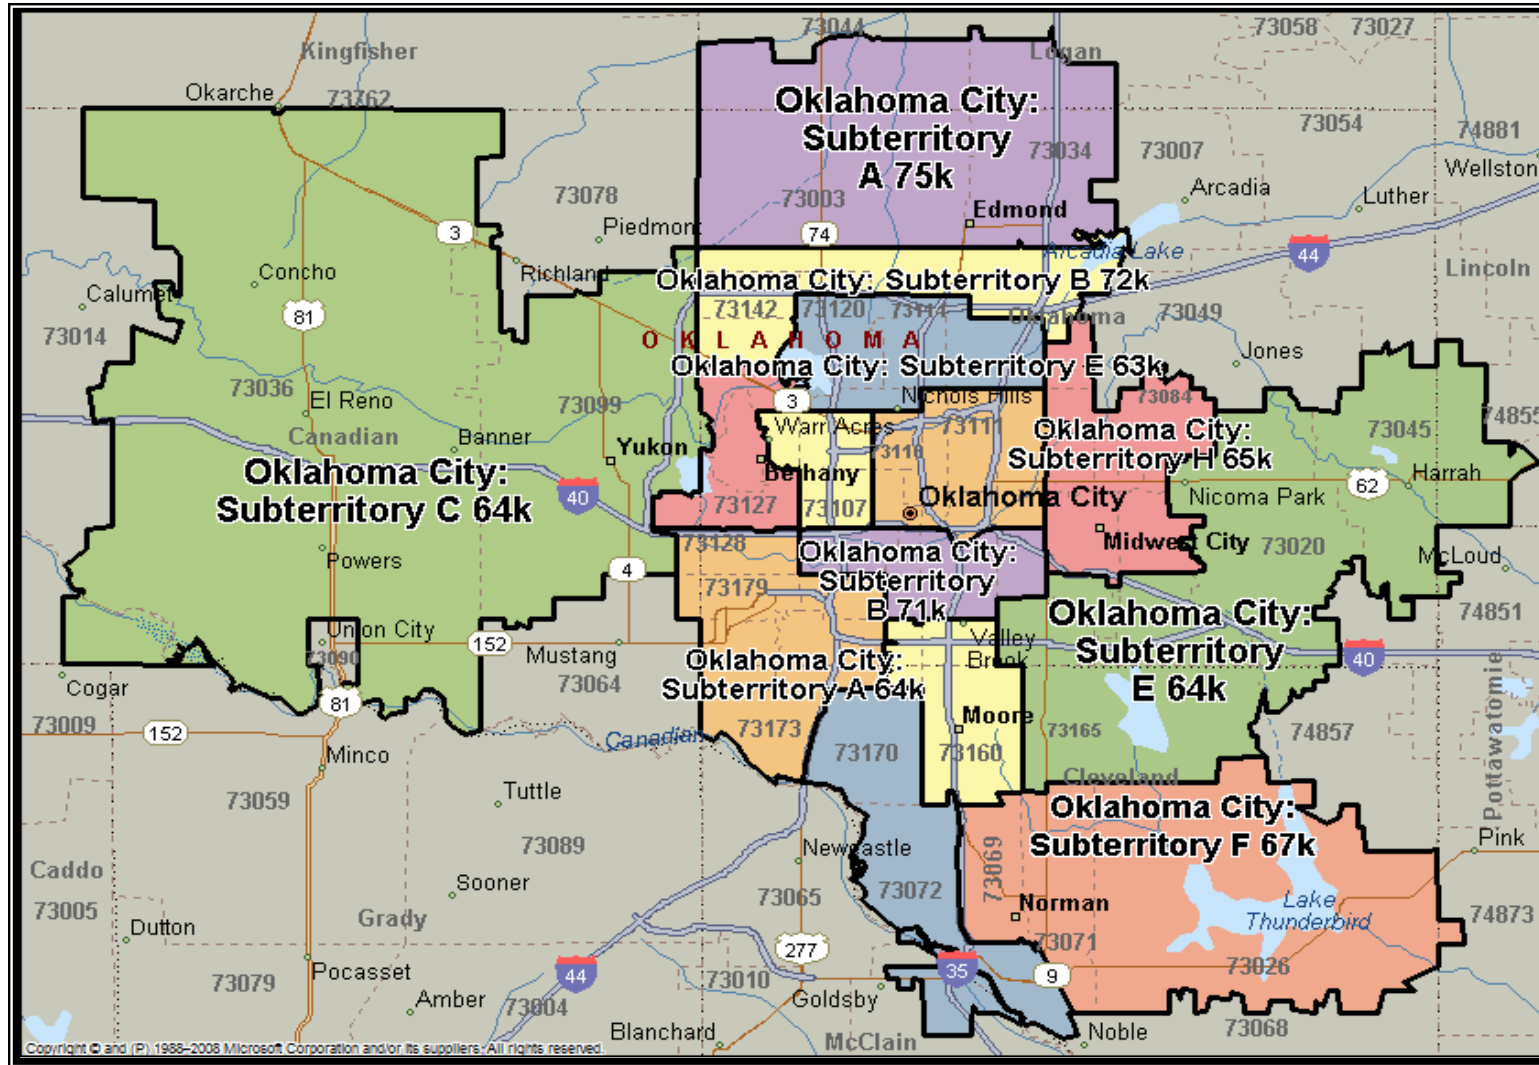

Oklahoma City, Oklahoma

Franchise Model:	Standard
Number of Territories:	14
Population:	975,000
Franchise Fee:	\$66,000-\$90,000