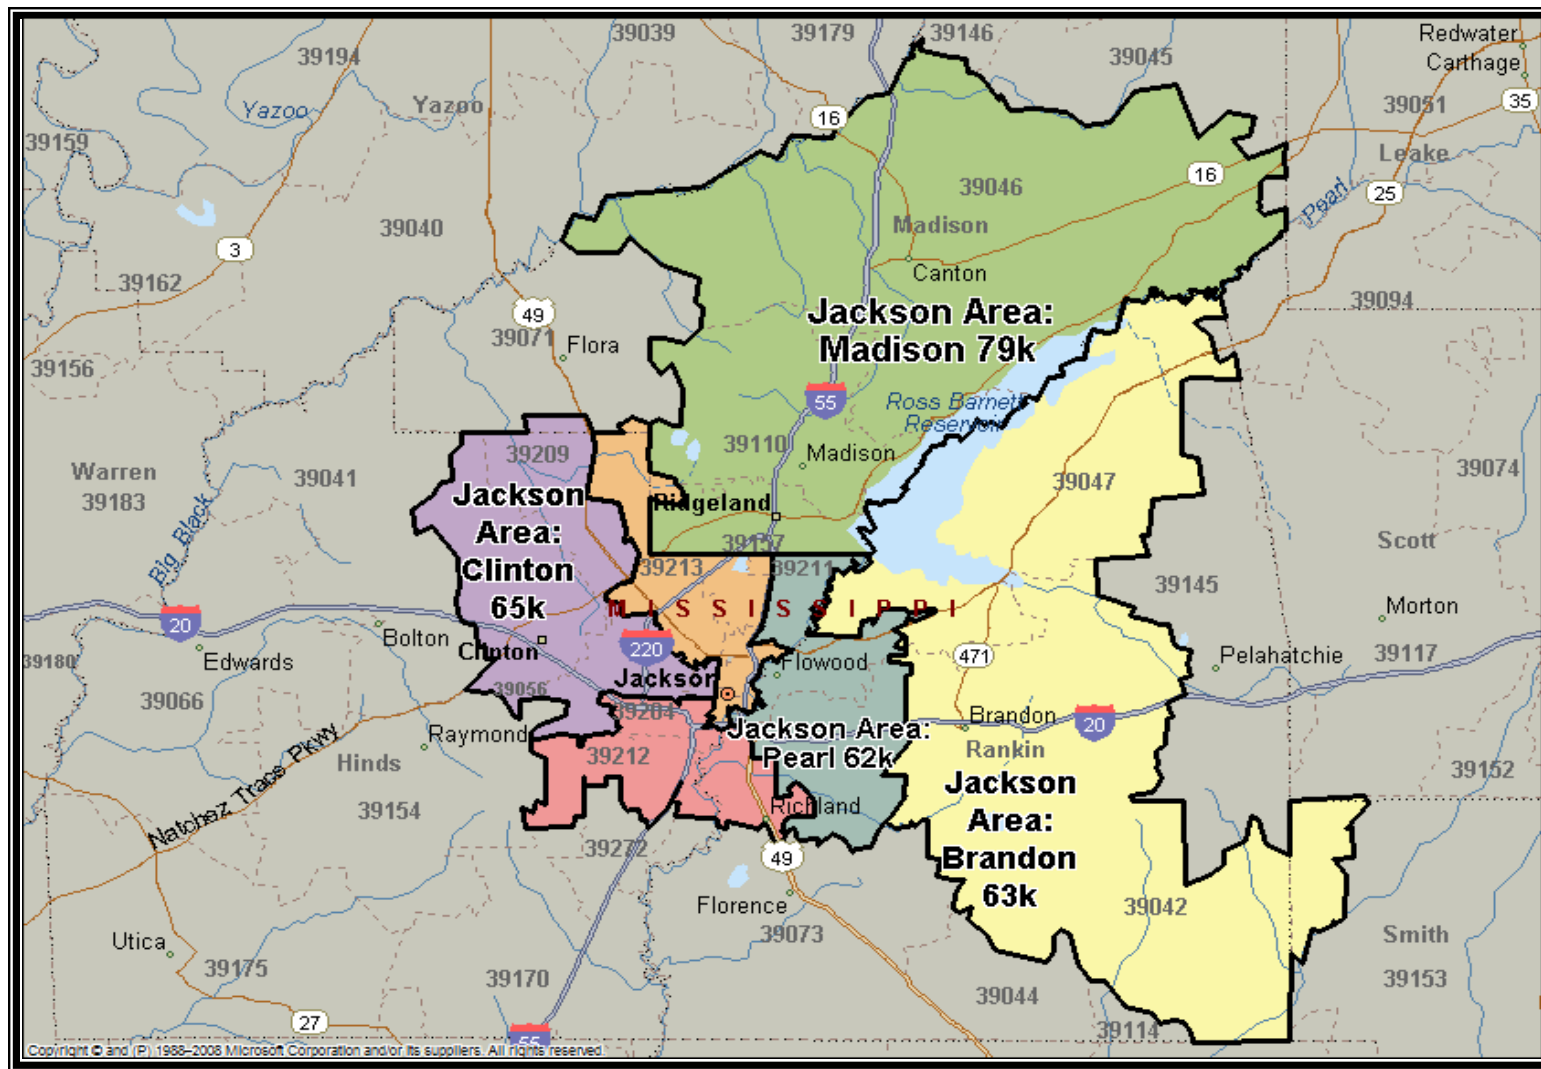

Jackson, Mississippi

Franchise Model:	Owner-Operator
Number of Territories:	6
Population:	400,000
Franchise Fee:	\$21,000