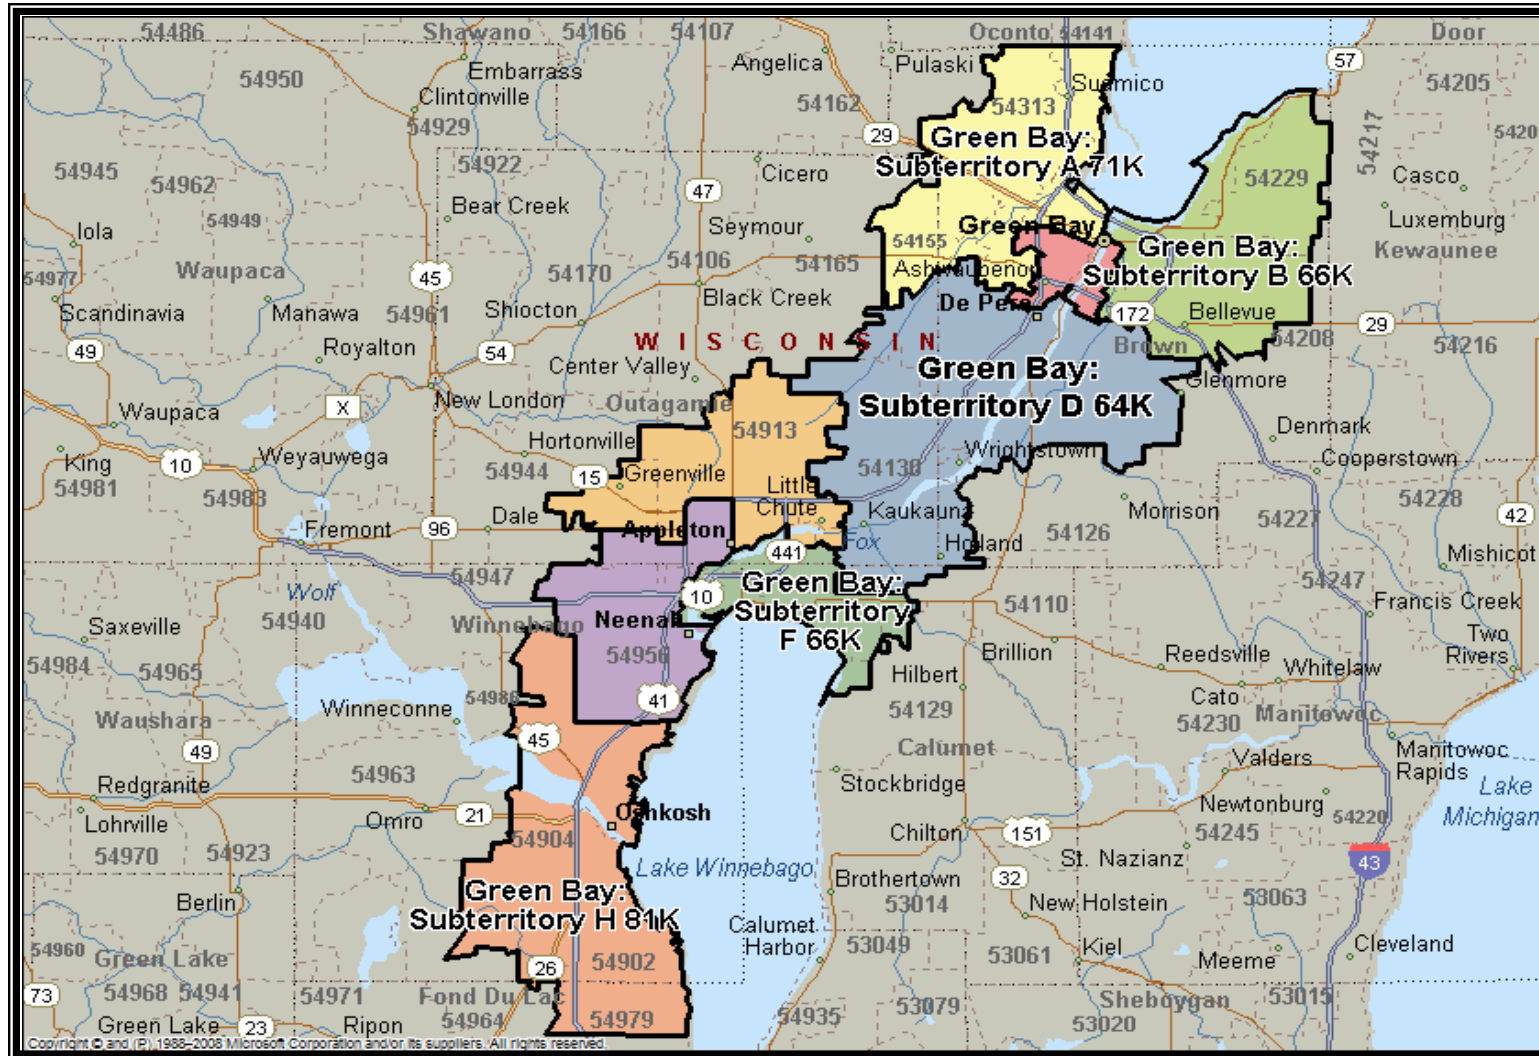

Green Bay, Wisconsin

Franchise Model:	Owner-Operator
Number of Territories:	8
Population:	540,000
Franchise Fee:	\$27,000