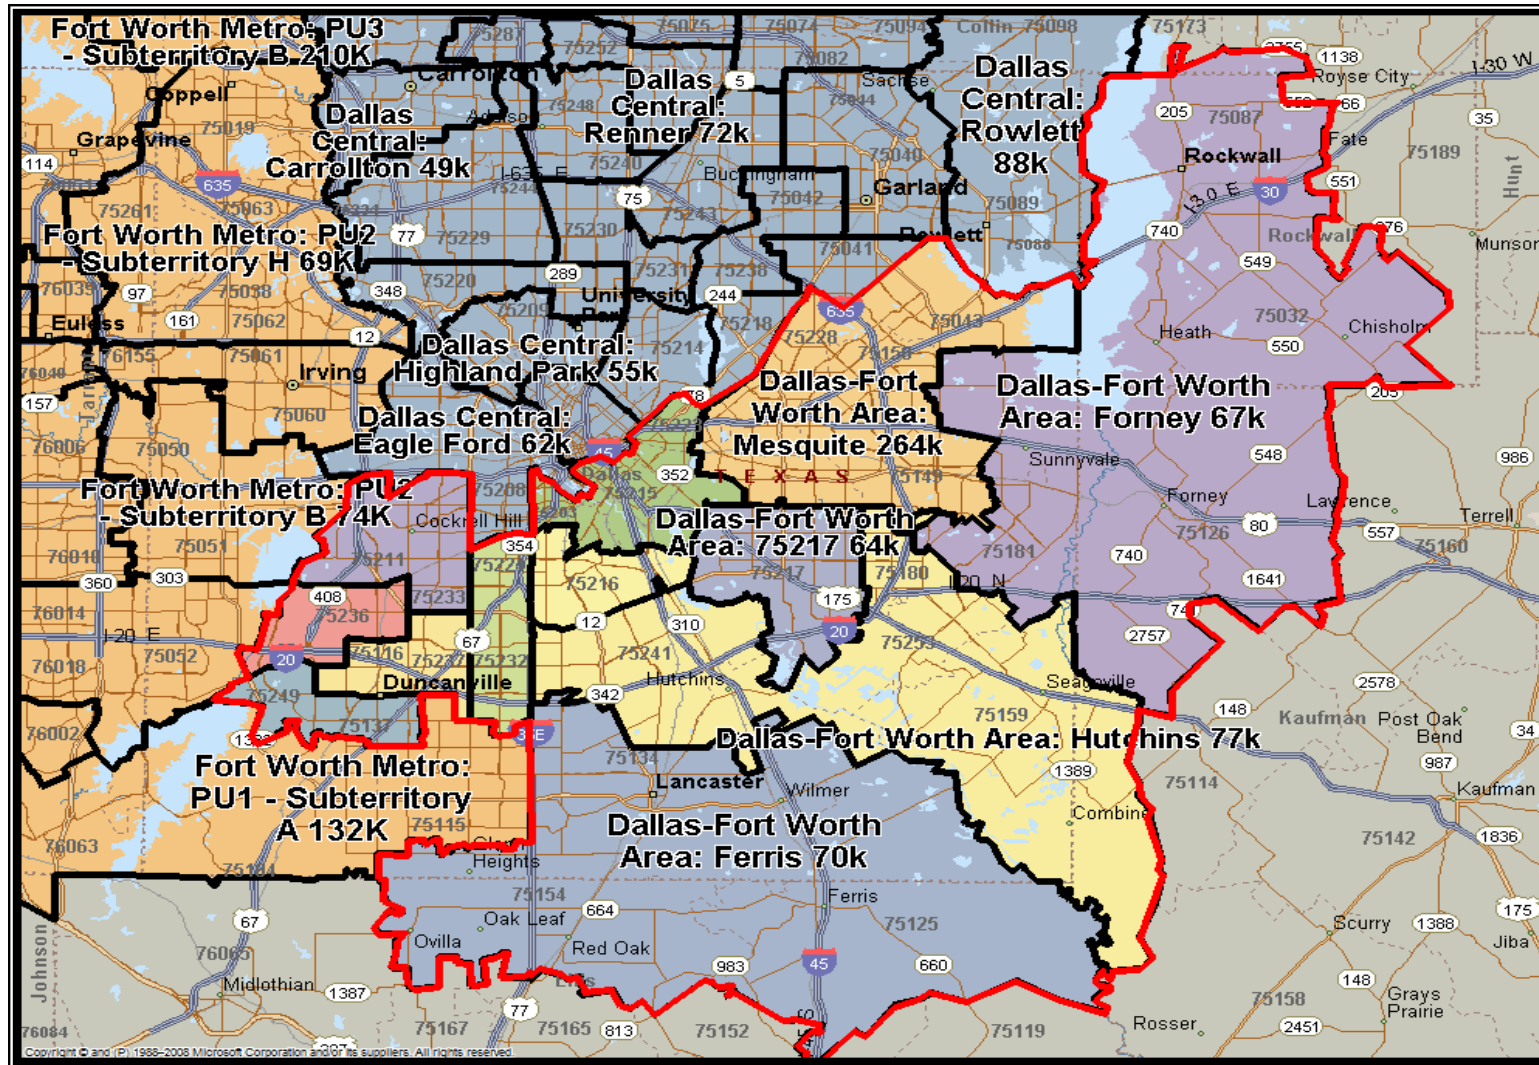

Dallas South, Texas

Available Territory is Outlined in Red

Franchise Model:	Standard
Number of Territories:	12
Population:	950,000
Franchise Fee:	\$66,000-\$78,000