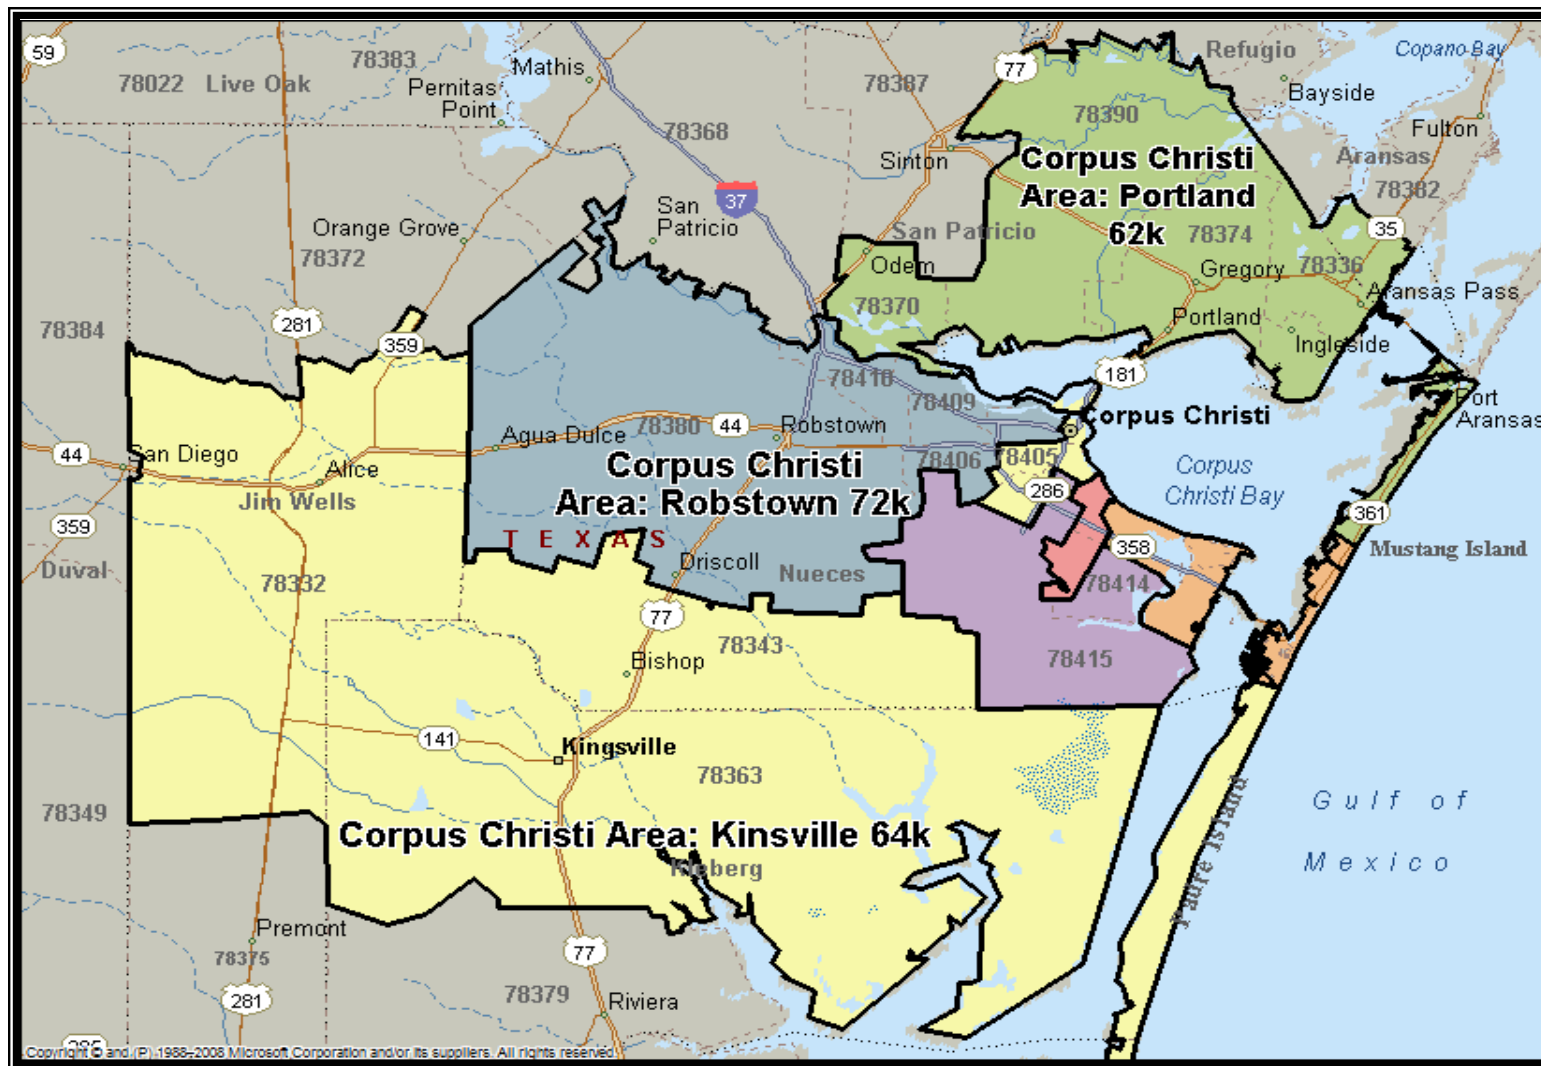

Corpus Christi, Texas

Franchise Model:	Owner-Operator
Number of Territories:	7
Population:	425,000
Franchise Fee:	\$24,000