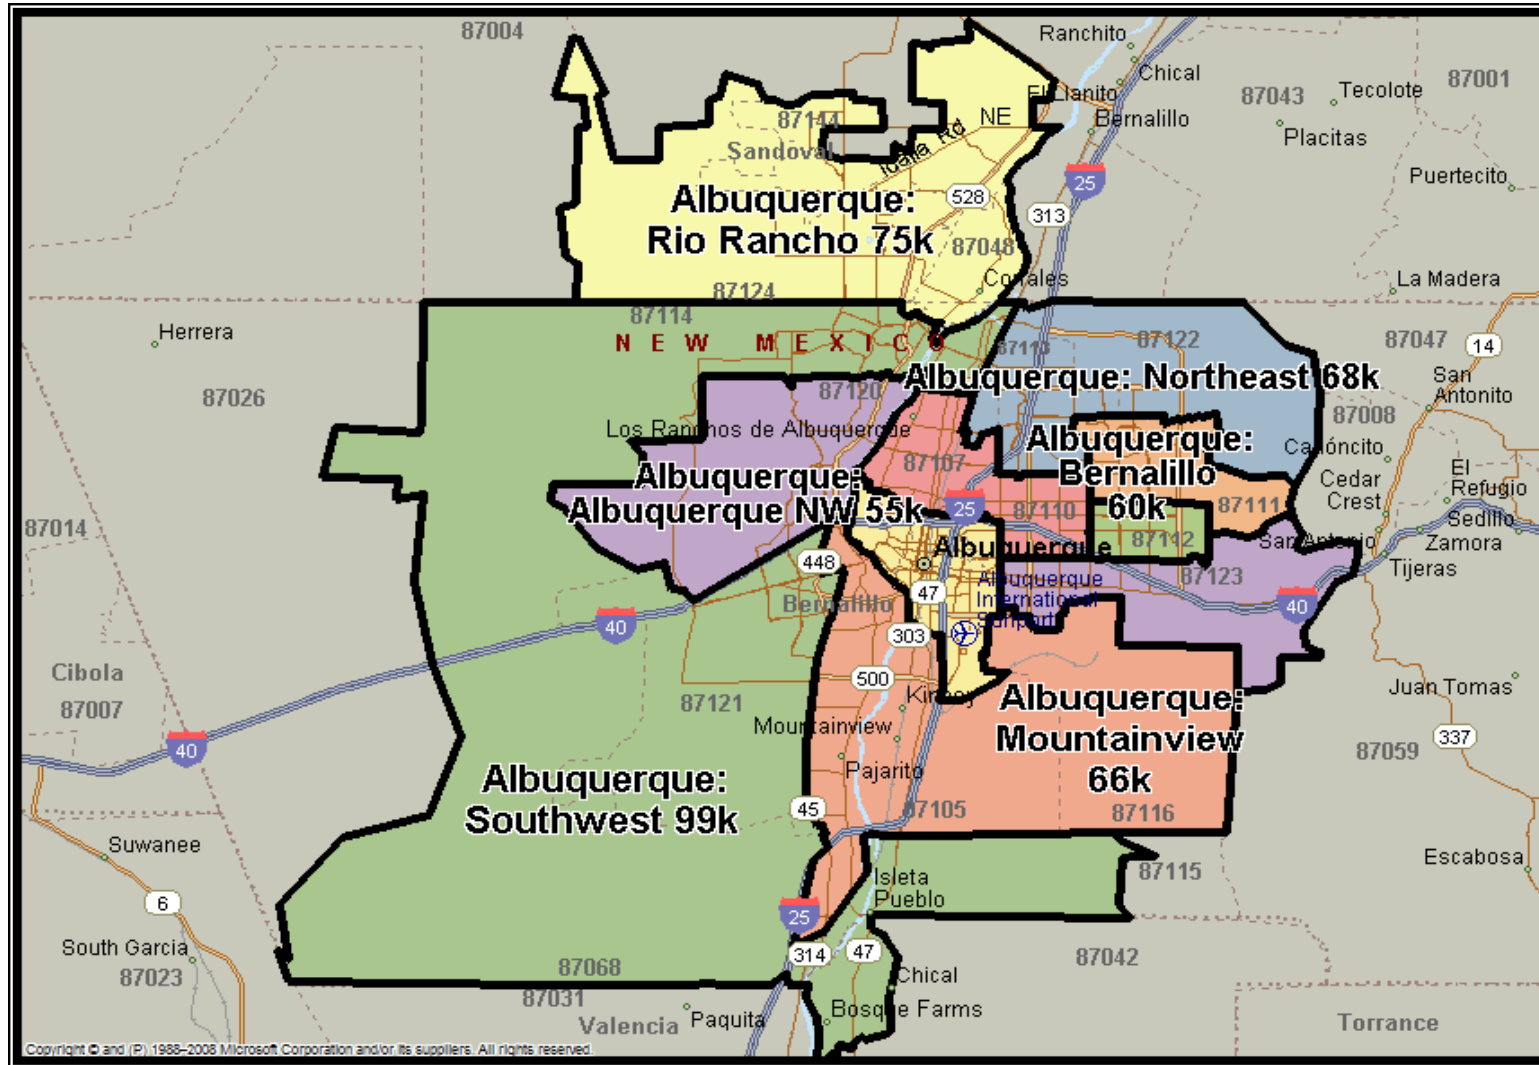

Albuquerque, New Mexico

Franchise Model:	Owner-Operator
Number of Territories:	10
Population:	675,000
Franchise Fee:	\$33,000